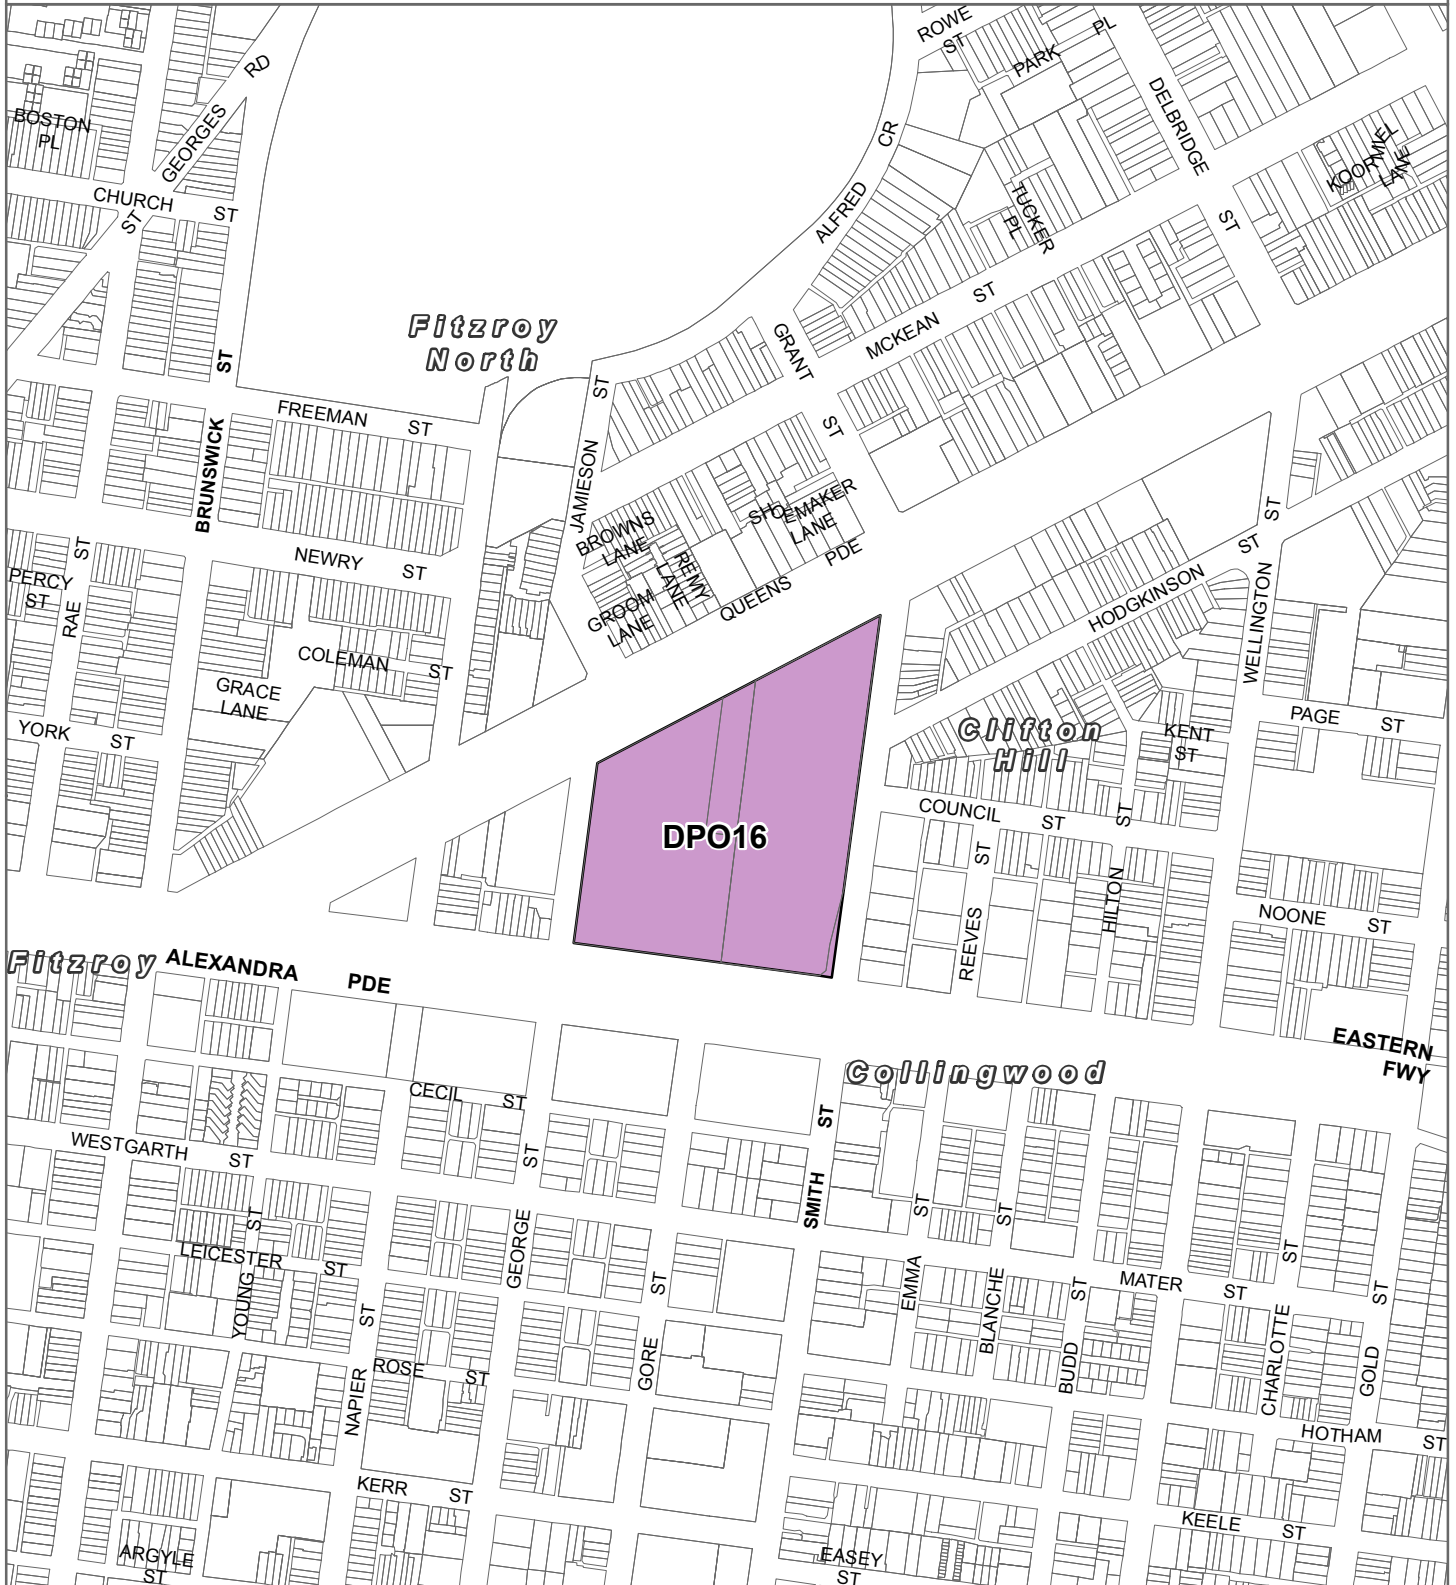

YARRA PLANNING SCHEME - LOCAL PROVISION AMENDMENT C243

LEGEND

- DPO - Development Plan Overlay
- Local Government Area

Part of Planning Scheme Map 2DPO

Disclaimer

This publication may be of assistance to you but the State of Victoria and its employees do not guarantee that the publication is without flaw of any kind or is wholly appropriate for your particular purposes and therefore disclaims all liability for any error, loss or other consequence which may arise from you relying on any information in this publication.

Planning Group
Print Date: 5/07/2018

Environment,
Land, Water
and Planning